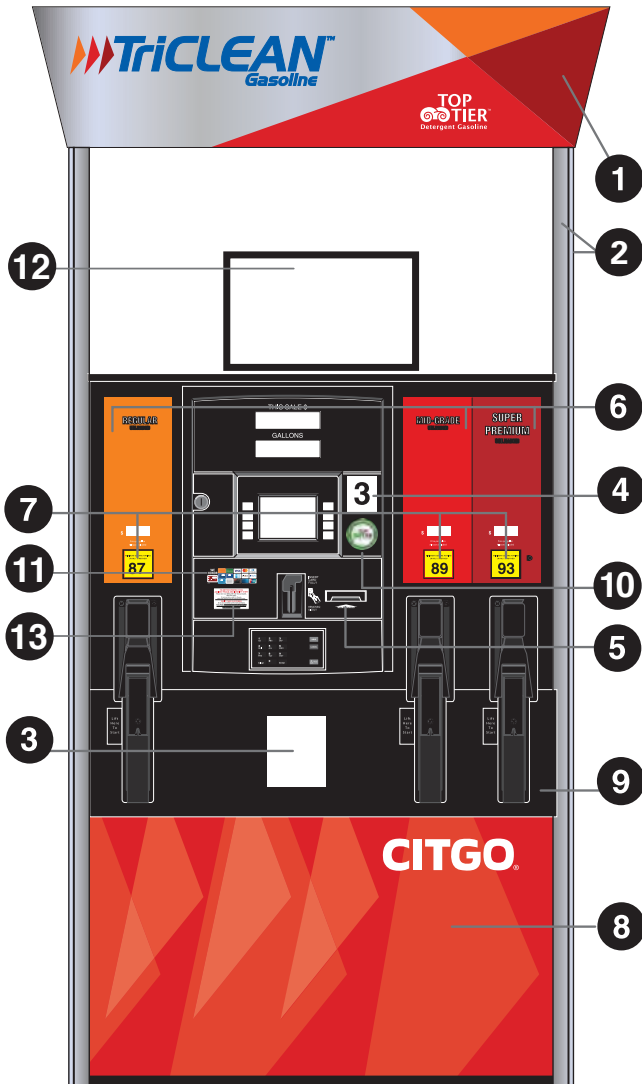

Gilbarco Encore

300, 500 (NA2, NC2, NJ0, NJ1) 3 Grade, 6 Hose

Product ID's and pumpskirts come with CITGO supplied decals on original equipment or when new parts are ordered and CITGO graphics are specified.

1. **1** VALANCE KIT
   MQPTC48VAL-SA
2. **2** RISER SET DECALS
   (a) MR34 RISER KIT-SA
   Satin Aluminum Vinyl 96" x34"/25" x34"
   Each set contains the decals for 1 side of the dispenser.
3. **3** SAFETY and INFORMATION DECALS
   M537 Danger: Extremely Flammable 6.5" h x 4.625" w
4. **4** PUMP NUMBER DECALS
   M110 - 1 thru 14 (2" h x 2" w)
5. **5** CRIND™ / CARD READER
   Please see Crind selections for this model in Appendix A
6. **6** PRODUCT ID'S
   14.85" h x 5.82" w
   M310A-TC1 Regular Unleaded (Trim to Fit)
   M310B-TC1 Mid-Grade Unleaded (Trim to Fit)
   M310C-TC1 Super Premium Unleaded (Trim to Fit)
   M310D Diesel
7. **7** OCTANE CODES
   2.72" h x 2.38" w
   K107A 87 Octane
   K107B 88 Octane
   K107C 89 Octane
   K107D 91 Octane
   K107E 92 Octane
   K107F 93 Octane
   K107G Diesel
   K107H 90 Octane
8. **8** PUMP SKIRT DECAL
   MQ201A-SA 39" h x 50" w (Trim to Fit)
9. **9** BLACK MASK
   MQ203
10. **10** TOP TIER™ SEAL
    3" h x 3" w
    MTOPTIER3" CIRCLE
11. **11** CREDIT CARD DECAL
    1.5" h x 4.625" w
    M548D
12. **12** PUMPTOPPER WITH INSERT
    11.75" h x 19.75" w
    PT-GOOD-I
13. **13** DEBIT/ZIP DECAL
    3" h x 5" w
    M538