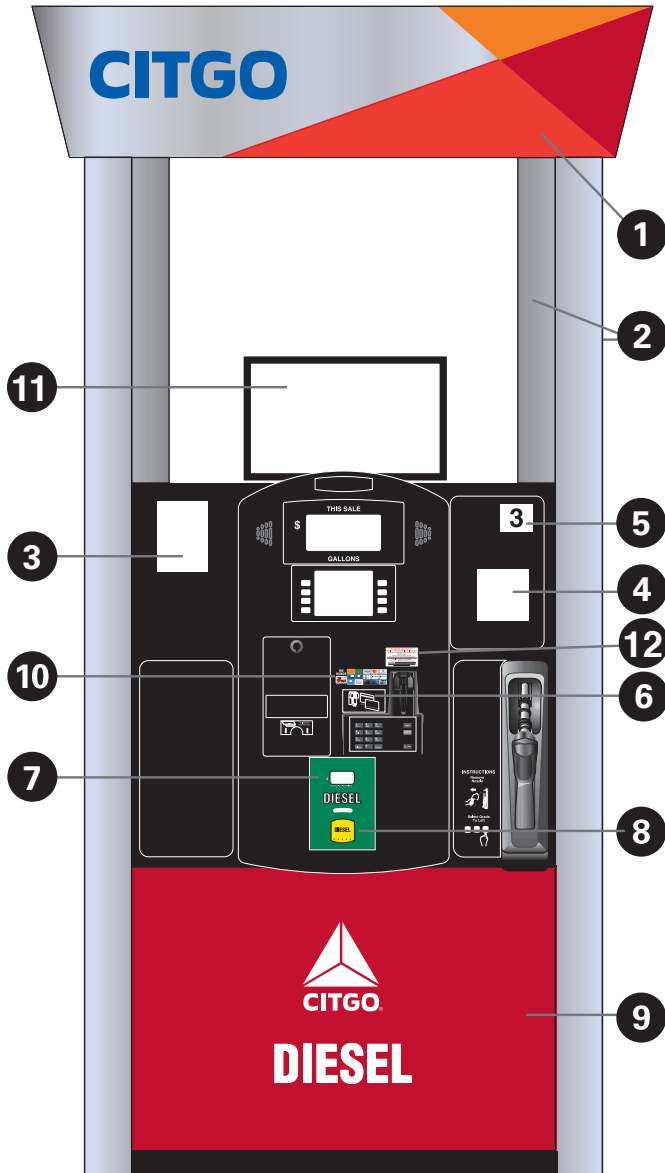

Gilbarco Encore S Series

350S, 500S, 550S, 700S, 900S - 1 Grade, 2 Hose

Product IDs and pump skirts come with CITGO-supplied decals on original equipment, or when new parts are ordered and CITGO graphics are specified.

- **1** VALANCE KIT
  MQPTC48 NOTRCLN-SA
- **2** RISER SET DECALS
  (a) MR34 RISER KIT-SA
  Satin Aluminum Vinyl 96"x34"/25"x34"
  Each set contains the decals for 1 side of the dispenser.
- **3** SAFETY and INFORMATION DECALS
  M537 Danger: Extremely Flammable 6.5" h x 4.625" w
  M559 Diesel Fuel Danger: Combustible Liquid 5" h x 6" w
- **4** ENVIRONMENTAL DECALS
  M01A-ULS Ultra Low Sulfur Highway Diesel (15 ppm Sulfur Max) 4.75" h x 4.75" w
- **5** PUMP NUMBER DECALS
  M110 - 1 thru 14 (2" h x 2" w)
- **6** CRIND™ /CARD READER
  Please see Crind selections for this model in Appendix A
- **7** PRODUCT IDs
  8.07" h x 5.62" w
  M318D Diesel
- **8** OCTANE CODE
  2.72" h x 2.38" w
  M109H Diesel
- **9** PUMP SKIRT DECAL
  MQ101 Diesel 46" h x 38" w (Trim to Fit)
- **10** CREDIT CARD DECAL
  1.5" h x 4.625" w
  M548D
- **11** PUMPTOPPER WITH INSERT
  11.75" h x 19.75" w
  PT-GOOD-I
- **12** DEBIT/ZIP DECAL
  3" h x 5" w
  M538