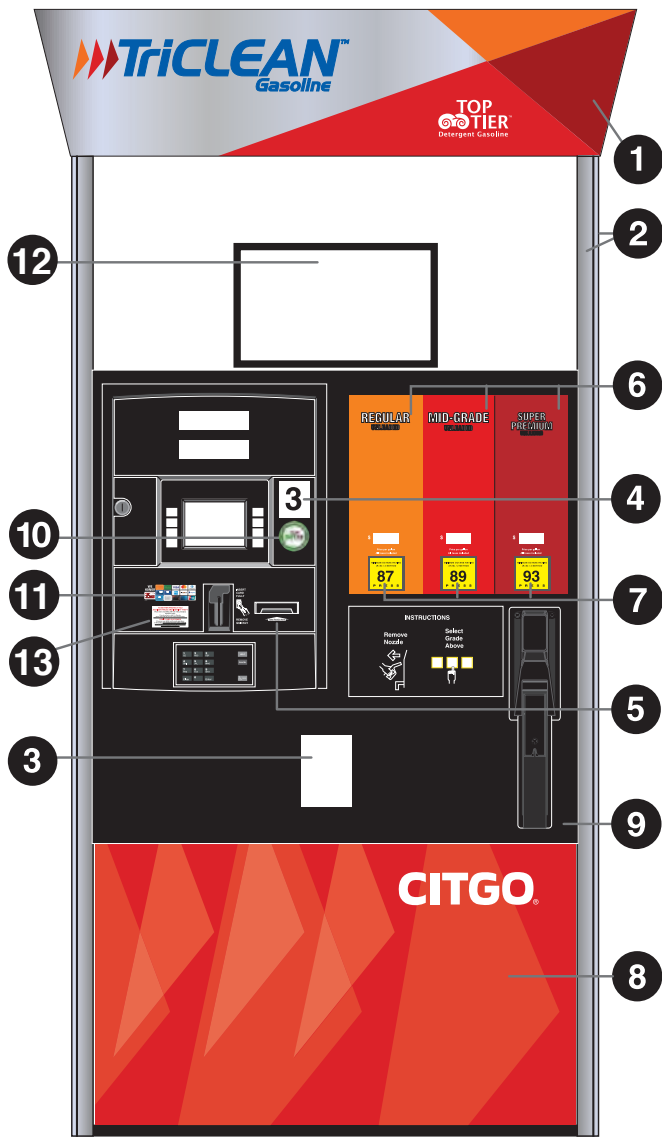

Gilbarco Encore

300, 500, 550 (NGO, NG2, NN1, NN5) 3 Grade, 1 or 2 Hose

Product IDs and pump skirts come with CITGO supplied decals on original equipment or when new parts are ordered and CITGO graphics are specified.

1. **1** VALANCE KIT
   MQPTC48VAL-SA
2. **2** RISER SET DECALS
   (a) MR34 RISER KIT-SA
   Satin Aluminum Vinyl 96"x34"/25"x34"
   Each set contains the decals for 1 side of the dispenser.
3. **3** SAFETY and INFORMATION DECALS
   M537 Danger: Extremely Flammable 6.5"h x 4.625"w
4. **4** PUMP NUMBER DECALS
   M110 - 1 thru 14 (2" h x 2" w)
5. **5** CRIND™ / CARD READER
   Please see Crind selections for this model in Appendix A
6. **6** PRODUCT ID'S
   14.85" h x 16.44" w
   M310-TC1 Regular Unleaded
   Mid-Grade Unleaded
   Super Premium Unleaded
7. **7** OCTANE CODES
   2.72" h x 2.38" w
   K107A 87 Octane
   K107B 88 Octane
   K107C 89 Octane
   K107D 91 Octane
   K107E 92 Octane
   K107F 93 Octane
   K107H 90 Octane
8. **8** PUMP SKIRT DECAL
   MQ201A-SA 39" h x 50" w (Trim to Fit)
9. **9** BLACK MASK
   MQ203
10. **10** TOP TIER™ SEAL
    3" h x 3" w
    MTOPTIER3"CIRCLE
11. **11** CREDIT CARD DECAL
    1.5" h x 4.625" w
    M548D
12. **12** PUMP TOPPER WITH INSERT
    11.75" h x 19.75" w
    PT-GOOD-I
13. **13** DEBIT/ZIP DECAL
    3" h x 5" w
    M538