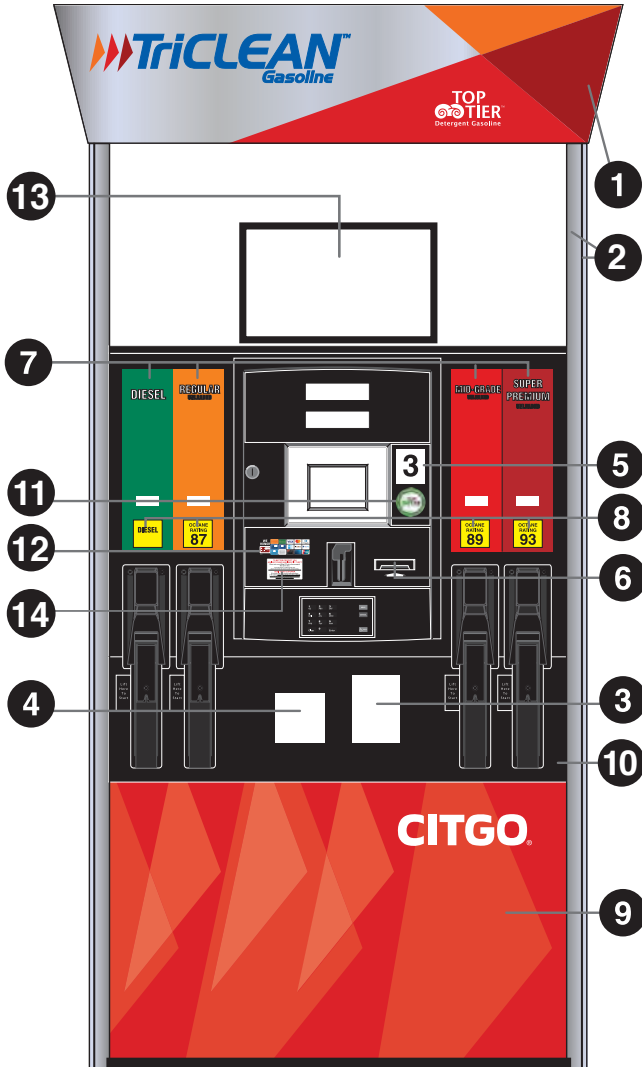

Gilbarco Encore

300, 500 (NA3, NC3, NJ2, NJ3) 4 Grade, 8 Hose

Product IDs and pump skirts come with CITGO supplied decals on original equipment, or when new parts are ordered and CITGO graphics are specified.

1. **1** VALANCE KIT
   MQPTC48VAL-SA
2. **2** RISER SET DECALS
   (a) MR34 RISER KIT-SA
   Satin Aluminum Vinyl 96"x34"/25"x34"
   Each set contains the decals for 1 side of the dispenser.
3. **3** SAFETY and INFORMATION DECALS
   M537 Danger: Extremely Flammable 6.5"h x 4.625"w
   M559 Diesel Fuel Danger: Combustible Liquid 5" h x 6"w
4. **4** ENVIRONMENTAL DECALS
   M01A-ULS Ultra Low Sulfur Highway Diesel
   (15 ppm Sulfur Max) 4.75" h x 4.75" w
5. **5** PUMP NUMBER DECALS
   M110 - 1 thru 14 (2" h x 2" w)
6. **6** CRIND™ / CARD READER
   Please see Crind selections for this model in Appendix A
7. **7** PRODUCT ID'S
   14.85" h x 5.82" w
   M310A-TC1 Regular Unleaded (Trim to Fit)
   M310B-TC1 Mid-Grade Unleaded (Trim to Fit)
   M310C-TC1 Super Premium Unleaded (Trim to Fit)
   M310D Diesel
8. **8** OCTANE CODES
   2.72" h x 2.38" w
   K107A Press 87 Octane K107E Press 92 Octane
   K107B Press 88 Octane K107F Press 93 Octane
   K107C Press 89 Octane K107G Press Diesel
   K107D Press 91 Octane K107H Press 90 Octane
9. **9** PUMP SKIRT DECAL
   MQ201A-SA 39" h x 50" w (Trim to Fit)
10. **10** BLACK MASK
    MQ203
11. **11** TOP TIER™ SEAL
    3" h x 3" w
    MTOPTIER3"CIRCLE
12. **12** CREDIT CARD DECAL
    1.5" h x 4.625" w
    M548D
13. **13** PUMPTOPPER WITH INSERT
    11.75" h x 19.75" w
    PT-GOOD-I
14. **14** DEBIT/ZIP DECAL
    3" h x 5" w
    M538