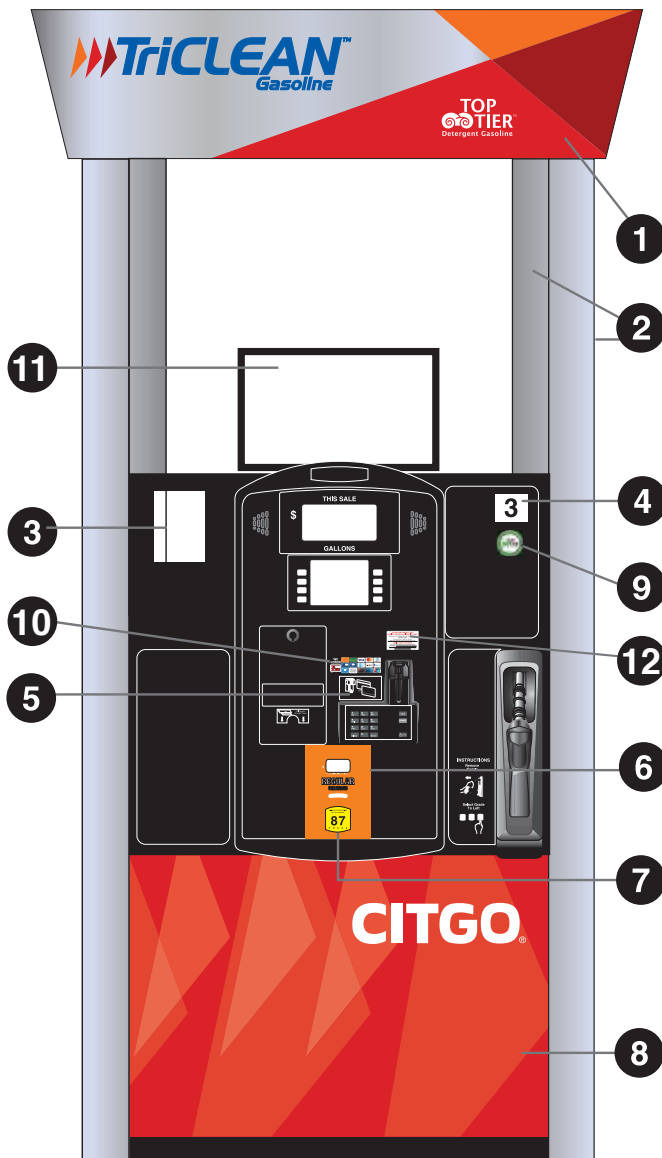

Gilbarco Encore S Series

350S, 500S, 550S, 700S, 900S - 1 Grade, 2 Hose

Product IDs and pump skirts come with CITGO supplied decals on original equipment, or when new parts are ordered and CITGO graphics are specified.

1. **1** VALANCE KIT
   MQPTC48VAL-SA
2. **2** RISER SET DECALS
   (a) MR34 RISER KIT-SA
   Satin Aluminum Vinyl 96"x34"/25"x34"
   Each set contains the decals for 1 side of the dispenser.
3. **3** SAFETY and INFORMATION DECALS
   M537 Danger: Extremely Flammable 6.5"h x 4.625"w
4. **4** PUMP NUMBER DECALS
   M110 - 1 thru 14 (2" h x 2" w)
5. **5** CRIND™ / CARD READER
   Please see Crind selections for this model in Appendix A
6. **6** PRODUCT ID'S
   8.07" h x 5.62" w
   M318A-TC Regular Unleaded
   M318B-TC Mid-Grade Unleaded
   M318C-TC Super Premium Unleaded
7. **7** OCTANE CODES
   2.72" h x 2.38" w
   K109A - 87 K109E - 91
   K109B - 88 K109G - 93
   K109C - 89 K109H - Diesel
   K109D - 90
8. **8** PUMP SKIRT DECAL
   MQ201A-SA
   39" h x 50" w (Trim to Fit)
9. **9** TOPTIER™ SEAL
   3" h x 3" w
   MTOPTIER3"CIRCLE
10. **10** CREDIT CARD DECAL
    1.5" h x 4.625" w
    M548D
11. **11** PUMPTOPPER WITH INSERT
    11.75" h x 19.75" w
    PT-GOOD-I
12. **12** DEBIT/ZIP DECAL
    3" h x 5" w
    M538