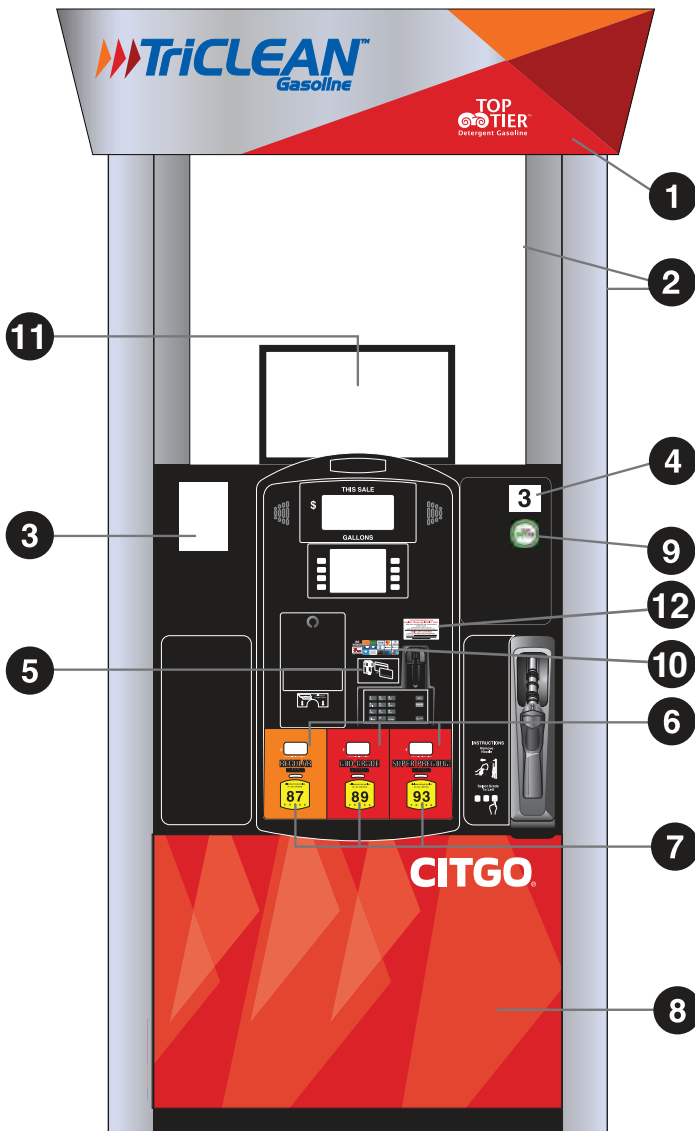

Gilbarco Encore S Series

350S, 500S, 550S, 700S, 900S - 3+0 Grade, 2 Hose, 6 Hose

Product IDs and pump skirts come with CITGO supplied decals on original equipment or when new parts are ordered and CITGO graphics are specified.

- 1** VALANCE
MQPTC48VAL-SA
- 2** RISER SET DECALS
MR34 RISER KIT-SA
Satin Aluminum Vinyl 96"x34"/25"x34"
Each set contains the decals for 1 side of the dispenser.
- 3** SAFETY and INFORMATION DECALS
M537 Danger:Extremely Flammable 6.5"h x 4.625"w
- 4** PUMP NUMBER DECALS
M110 - 1 thru 14 (2" h x 2" w)
- 5** CRIND™/ CARD READER
Please see Crind selections for this model in Appendix A
- 6** PRODUCT ID'S
8.07" h x 16.11" w
M318-TC Regular Unleaded
Mid-Grade Unleaded
Super Premium Unleaded
- 7** OCTANE CODES
2.72" h x 2.38" w
K109A - 87 K109E - 91
K109B - 88 K109G - 93
K109C - 89 K109H - Diesel
K109D - 90
- 8** PUMP SKIRT DECAL
MQ201A-SA 39" h x 50" w (Trim to Fit)
- 9** TOPTIER™ SEAL
3" h x 3" w
MTOPTIER3"CIRCLE
- 10** CREDIT CARD DECAL
1.5" h x 4.625" w
M548D
- 11** PUMPTOPPER WITH INSERT
11.75" h x 19.75" w
PT-GOOD-I
- 12** DEBIT/ZIP DECAL
3" h x 5" w
M538

Gilbarco Encore S Series

350S, 500S, 550S, 700S, 900S - 1 Grade, 2 Hose

Product IDs and pump skirts come with CITGO supplied decals on original equipment, or when new parts are ordered and CITGO graphics are specified.