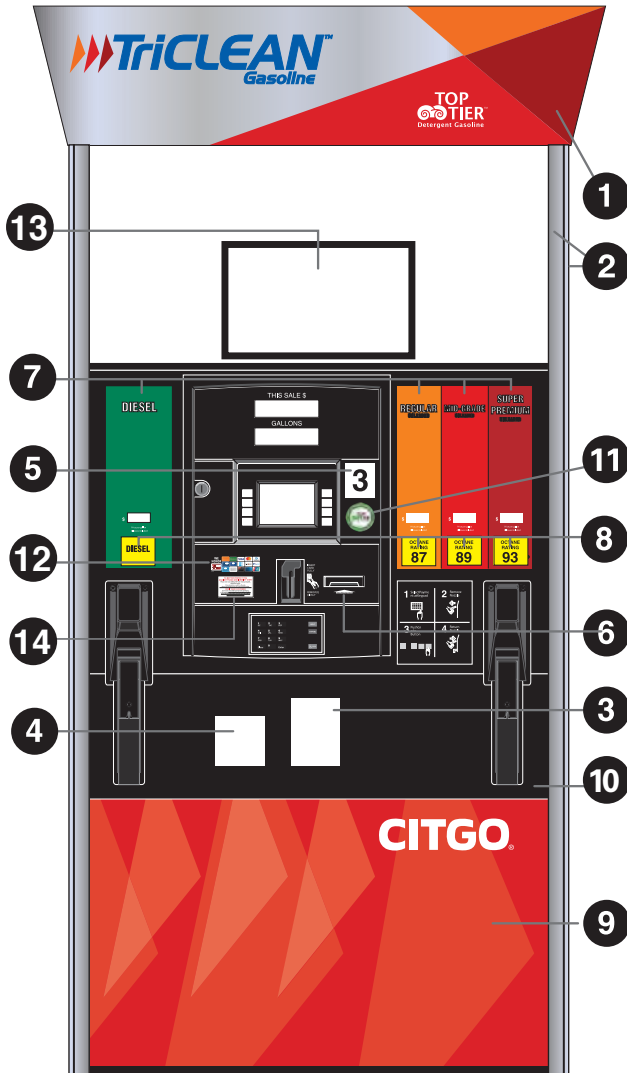

Gilbarco Encore

300, 500 (NG1, NG3, NL1, NL5) 3+1 Grade, 4 Hose

Product IDs and pump skirts come with CITGO supplied decals on original equipment or when new parts are ordered and CITGO graphics are specified.

1. 1 VALANCE KIT
   MQPTC48VAL-SA
2. 2 RISER SET DECALS
   (a) MR34 RISER KIT-SA
   Satin Aluminum Vinyl 96"x34"/25"x34"
   Each set contains the decals for 1 side of the dispenser.
3. 3 SAFETY and INFORMATION DECALS
   M537 Danger: Extremely Flammable 6.5" h x 4.625" w
   M559 Diesel Fuel Danger: Combustible Liquid 5" h x 6" w
4. 4 ENVIRONMENTAL DECALS
   M01A-ULS Ultra Low Sulfur Highway Diesel
   (15 ppm Sulfur Max) 4.75" h x 4.75" w
5. 5 PUMP NUMBER DECALS
   M110 - 1 thru 14 (2" h x 2" w)
6. 6 CRIND™ / CARD READER
   Please see Crind selections for this model in Appendix A
7. 7 PRODUCT ID'S
   14.85" h x 3.65" w
   M311-TC1 Regular Unleaded (Trim to Fit)
   Mid-Grade Unleaded (Trim to Fit)
   Super Premium Unleaded (Trim to Fit)
   14.85" h x 5.82" w
   M310D Diesel
8. 8 OCTANE CODES
   2.72" h x 2.38" w
   K107A 87 Octane K107E 92 Octane
   K107B 88 Octane K107F 93 Octane
   K107C 89 Octane K107G Diesel
   K107D 91 Octane K107H 90 Octane
9. 9 PUMP SKIRT DECAL
   MQ201A-SA 39" h x 50" w (Trim to Fit)
10. 10 BLACK MASK
    MQ203
11. 11 TOP TIER™ SEAL
    3" h x 3" w
    MTOPTIER3"CIRCLE
12. 12 CREDIT CARD DECAL
    1.5" h x 4.625" w
    M548D
13. 13 PUMPTOPPER WITH INSERT
    11.75" h x 19.75" w
    PT-GOOD-I
14. 14 DEBIT/ZIP DECAL
    3" h x 5" w
    M538