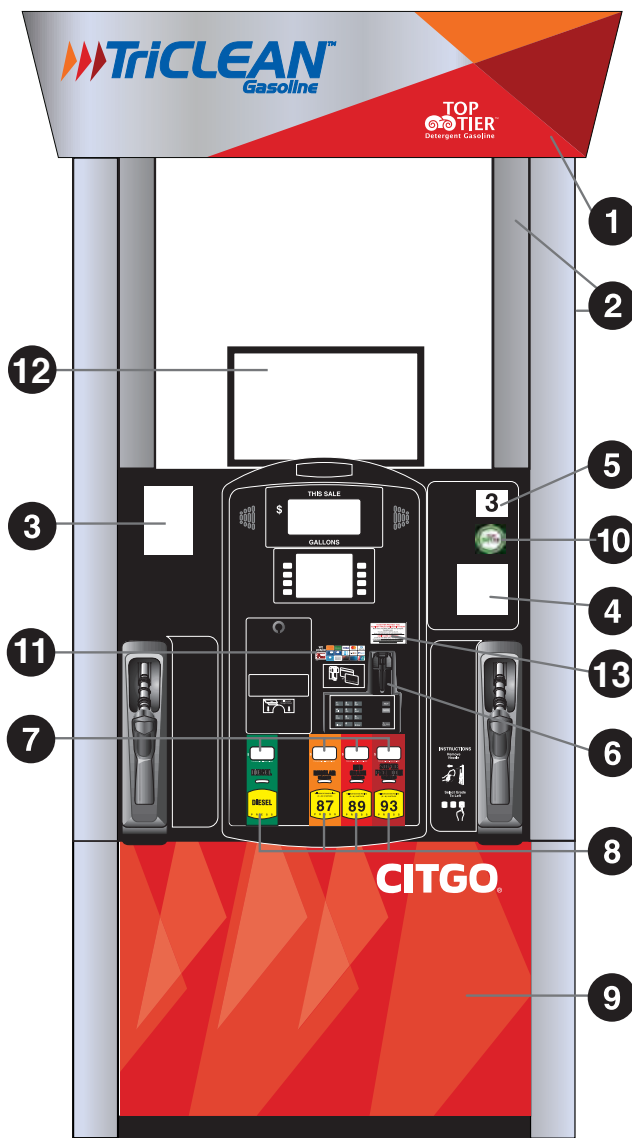

Gilbarco Encore S Series

350S, 500S, 550S, 700S, 900S - 3+1 Grade, 4 Hose

Product IDs and pump skirts come with CITGO supplied decals on original equipment or when new parts are ordered and CITGO graphics are specified.

1. **1** VALANCE KIT
   MQPTC48VAL-SA
2. **2** RISER SET DECALS
   (a) MR34 RISER KIT-SA
   Satin Aluminum Vinyl 96"x34"/25"x34"
   Each set contains the decals for 1 side of the dispenser.
3. **3** SAFETY and INFORMATION DECALS
   M537 Danger: Extremely Flammable 6.5"h x 4.625"w
   M559 Diesel Fuel Danger: Combustible Liquid 5" h x 6" w
4. **4** ENVIRONMENTAL DECALS
   M01A-ULS Ultra Low Sulfur Highway Diesel
   (15 ppm Sulfur Max) 4.75" h x 4.75" w
5. **5** PUMP NUMBER DECALS
   M110 - 1 thru 14 (2" h x 2" w)
6. **6** CRIND™ / CARD READER
   Please see Crind selections for this model in Appendix A
7. **7** PRODUCT ID'S
   8.063" h x 2.875" w
   M319-TC1
   Regular Unleaded
   Mid-Grade Unleaded Super
   Premium Unleaded
   Diesel
8. **8** OCTANE CODES
   2.72" h x 2.38" w
   K109A - 87 K109E - 91
   K109B - 88 K109G - 93
   K109C - 89 K109H - Diesel
   K109D - 90
9. **9** PUMP SKIRT DECAL
   MQ201A-SA 39" h x 50" w (Trim to Fit)
10. **10** TOPTIER™ SEAL
    3" h x 3" w
    MTOPTIER3"CIRCLE
11. **11** CREDIT CARD DECAL
    1.5" h x 4.625 w
    M548D
12. **12** PUMP TOPPER WITH INSERT
    11.75" h x 19.75" w
    PT-GOOD-I
13. **13** DEBIT/ZIP DECAL
    3" h x 5" w
    M538