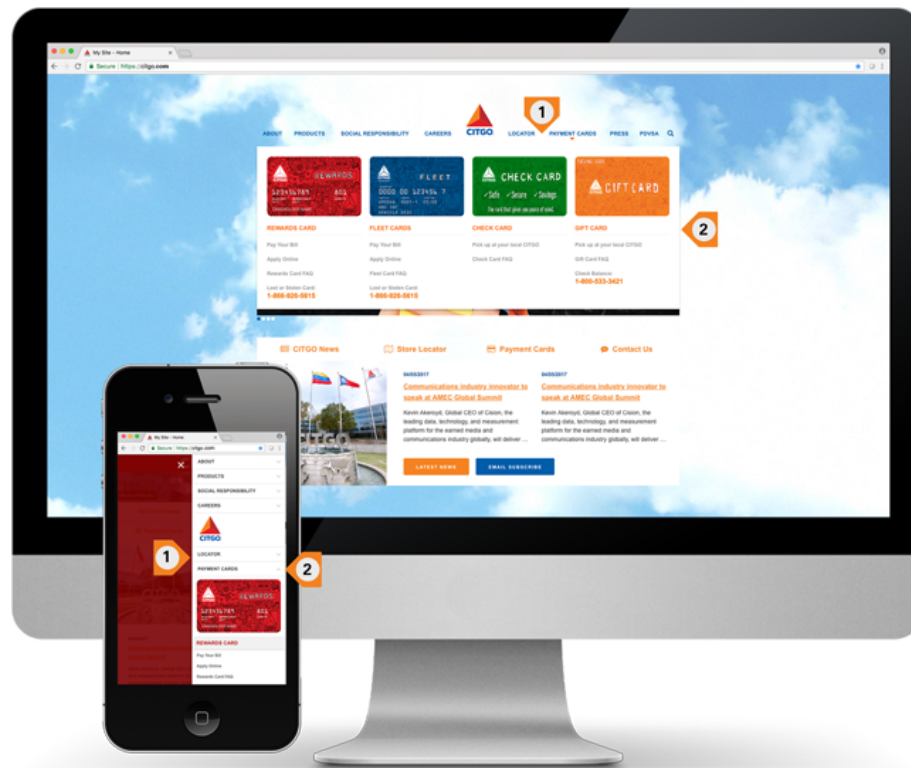

Welcome to the New CITGO.com!

We've made it faster and easier to navigate from your desktop or mobile device.

Here are some of the new features:

1. Main menu is now organized into tabs so you can quickly find what you are looking for.
2. The tabs expand to show popular navigation options at a glance.

3. The footer features easy access to other frequently visited links right from the home page.

4. Frequently Asked Questions are easily accessed from the ABOUT drop down menu. Links to Safety Data Sheets are found through the MORE CONTACT INFORMATION button on the CONTACT US tab.