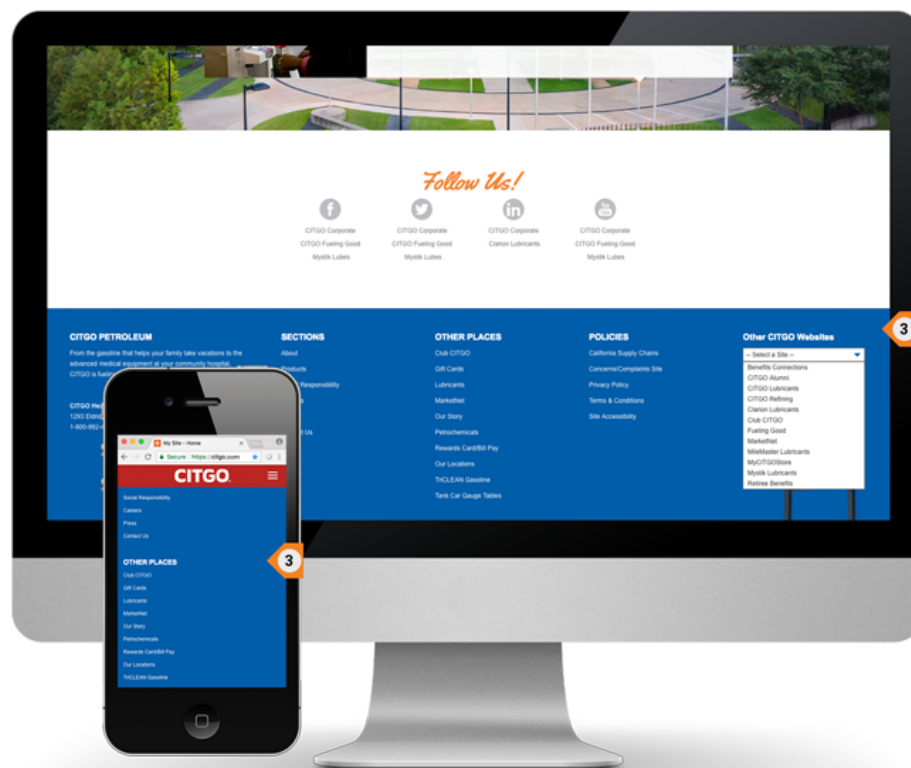

3. The footer features easy access to other frequently visited links right from the home page.